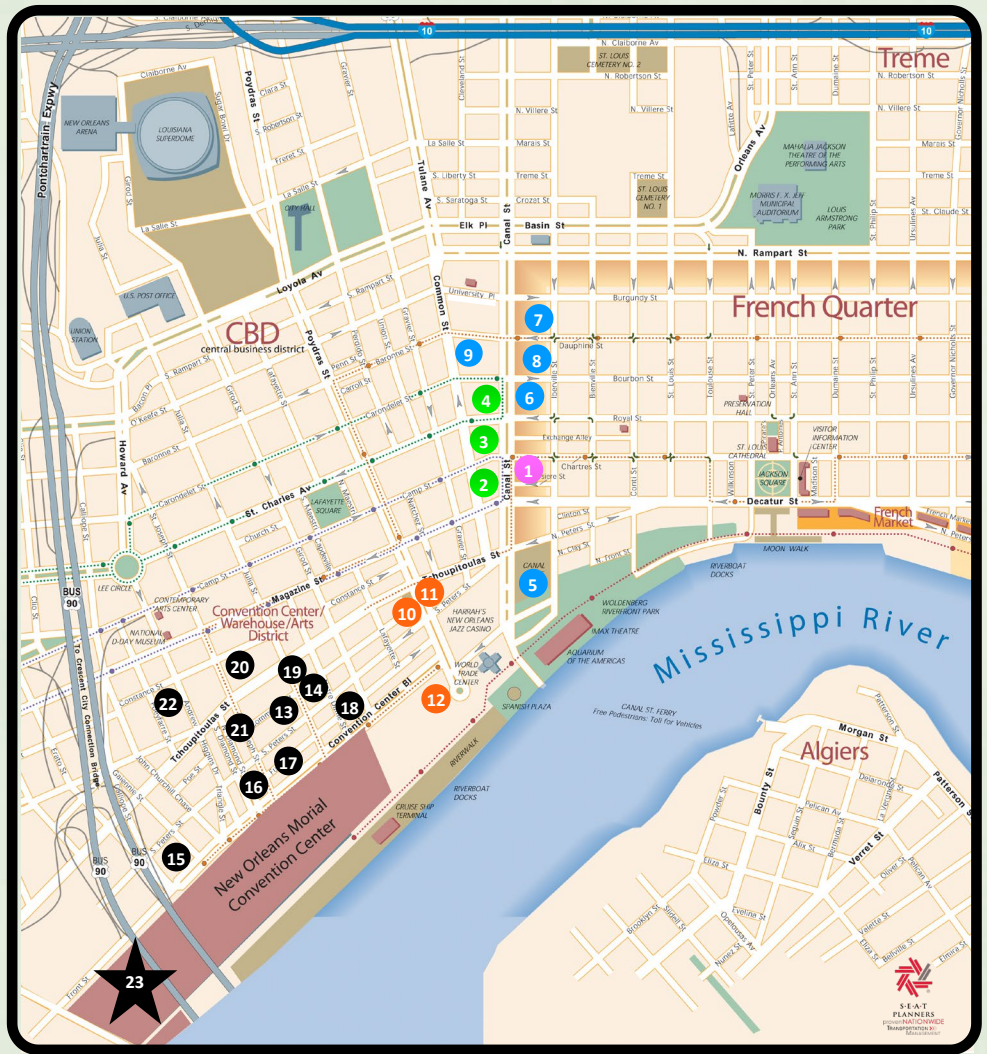

All Shuttles will operate at the New Orleans Ernest N. Morial Convention Center, Bus Depot

*The ending time above is the last departure from the New Orleans Ernest N. Morial Convention Center to official hotels. The last bus departing the hotels going to the New Orleans Ernest N. Morial Convention Center is approximately 35 minutes prior to the end time listed.

HOTELS & STOP LOCATIONS

ROUTE A | PINK

1. NEW ORLEANS MARRIOTT - CURBSIDE ON CANAL STREET

ROUTE B | GREEN

- 2. SHERATON NEW ORLEANS - CURBSIDE ON CANAL STREET
- 3. JW MARRIOTT - USE SHERATON STOP ON CANAL STREET
- 4. COURTYARD BY MARRIOTT NEAR FRENCH QTR./ST. CHARLES - USE SHERATON STOP ON CANAL STREET

ROUTE C | BLUE

- 5. THE WESTIN NEW ORLEANS - CURBSIDE ON CANAL STREET
- 6. ASTOR CROWNE PLAZA NEW ORLEANS FRENCH QTR - CURBSIDE ON CANAL STREET
- 7. COURTYARD BY MARRIOTT FRENCH QTR/ IBERVILLE - USE ASTOR CROWNE PLAZA STOP ON CANAL STREET
- 8. HYATT CENTRIC FRENCH QTR. - USE ASTOR CROWNE PLAZA STOP ON CANAL STREET
- 9. RENAISSANCE NEW ORLEANS PERE MARQUETTE - ACROSS BARONNE STREET FROM HOTEL

ROUTE D | ORANGE

- 10. LOEWS NEW ORLEANS - CURBSIDE ON POYDRAS
- 11. LE MERIDIEN NEW ORLEANS - USE LOEWS STOP ON POYDRAS
- 12. HILTON NEW ORLEANS RIVERSIDE - TOUR BUS BREEZEWAY

WALKING HOTELS & CONVENTION CENTER