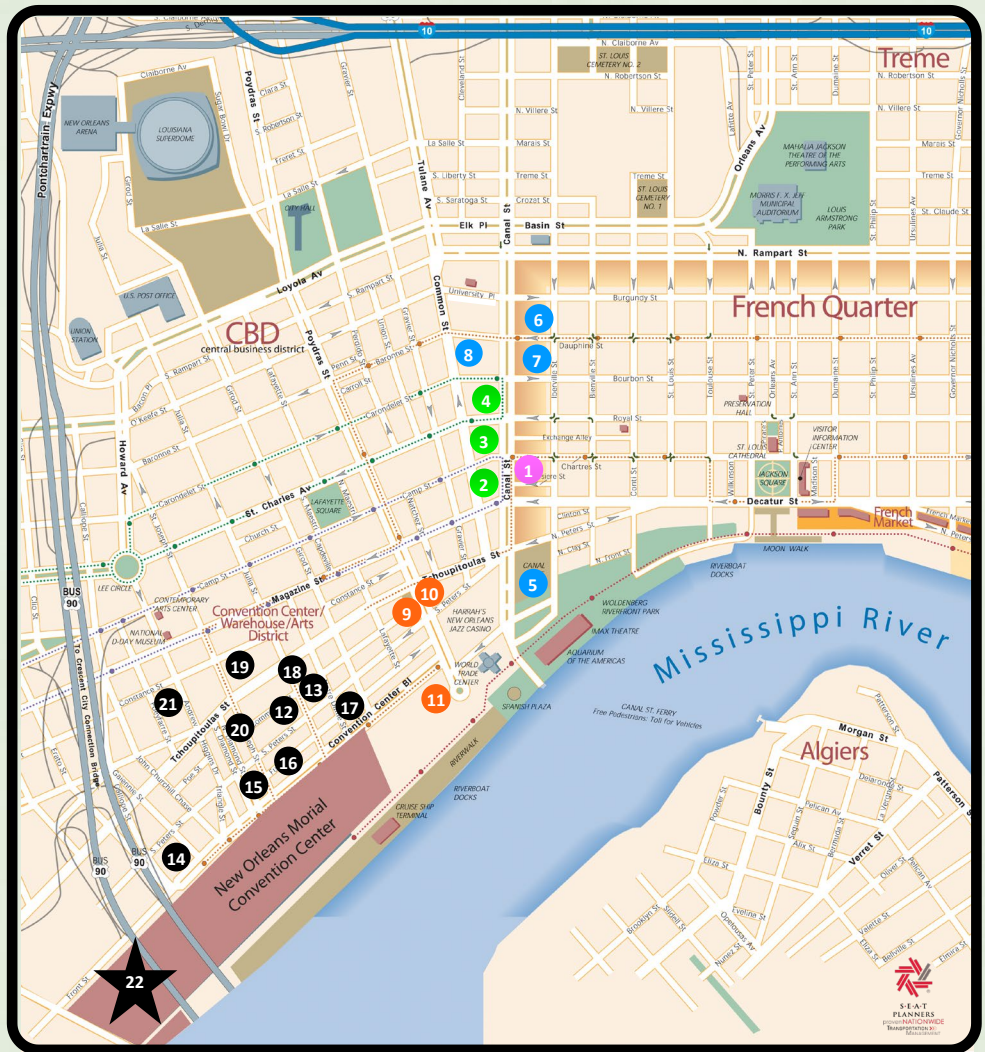

All Shuttles will operate at the New Orleans Ernest N. Morial Convention Center, Bus Depot

*The ending time above is the last departure from the New Orleans Ernest N. Morial Convention Center to official hotels. The last bus departing the hotels going to the New Orleans Ernest N. Morial Convention Center is approximately 35 minutes prior to the end time listed.

HOTELS & STOP LOCATIONS

ROUTE A | PINK

1. NEW ORLEANS MARRIOTT - CURBSIDE ON CANAL STREET

ROUTE B | GREEN

- 2. SHERATON NEW ORLEANS - CURBSIDE ON CANAL STREET
- 3. JW MARRIOTT - USE SHERATON STOP ON CANAL STREET
- 4. COURTYARD BY MARRIOTT NEAR FRENCH QTR./ST. CHARLES - USE SHERATON STOP ON CANAL STREET

ROUTE C | BLUE

- 5. THE WESTIN NEW ORLEANS - CURBSIDE ON CANAL STREET
- 6. COURTYARD BY MARRIOTT FRENCH QTR/ IBERVILLE - USE ASTOR CROWNE PLAZA STOP ON CANAL STREET
- 7. HYATT CENTRIC FRENCH QTR. - USE ASTOR CROWNE PLAZA STOP ON CANAL STREET
- 8. RENAISSANCE NEW ORLEANS PERE MARQUETTE - ACROSS BARONNE STREET FROM HOTEL

ROUTE D | ORANGE

- 9. LOEWS NEW ORLEANS - CURBSIDE ON POYDRAS
- 10. LE MERIDIEN NEW ORLEANS - USE LOEWS STOP ON POYDRAS
- 11. HILTON NEW ORLEANS RIVERSIDE - TOUR BUS BREEZEWAY

WALKING HOTELS & CONVENTION CENTER